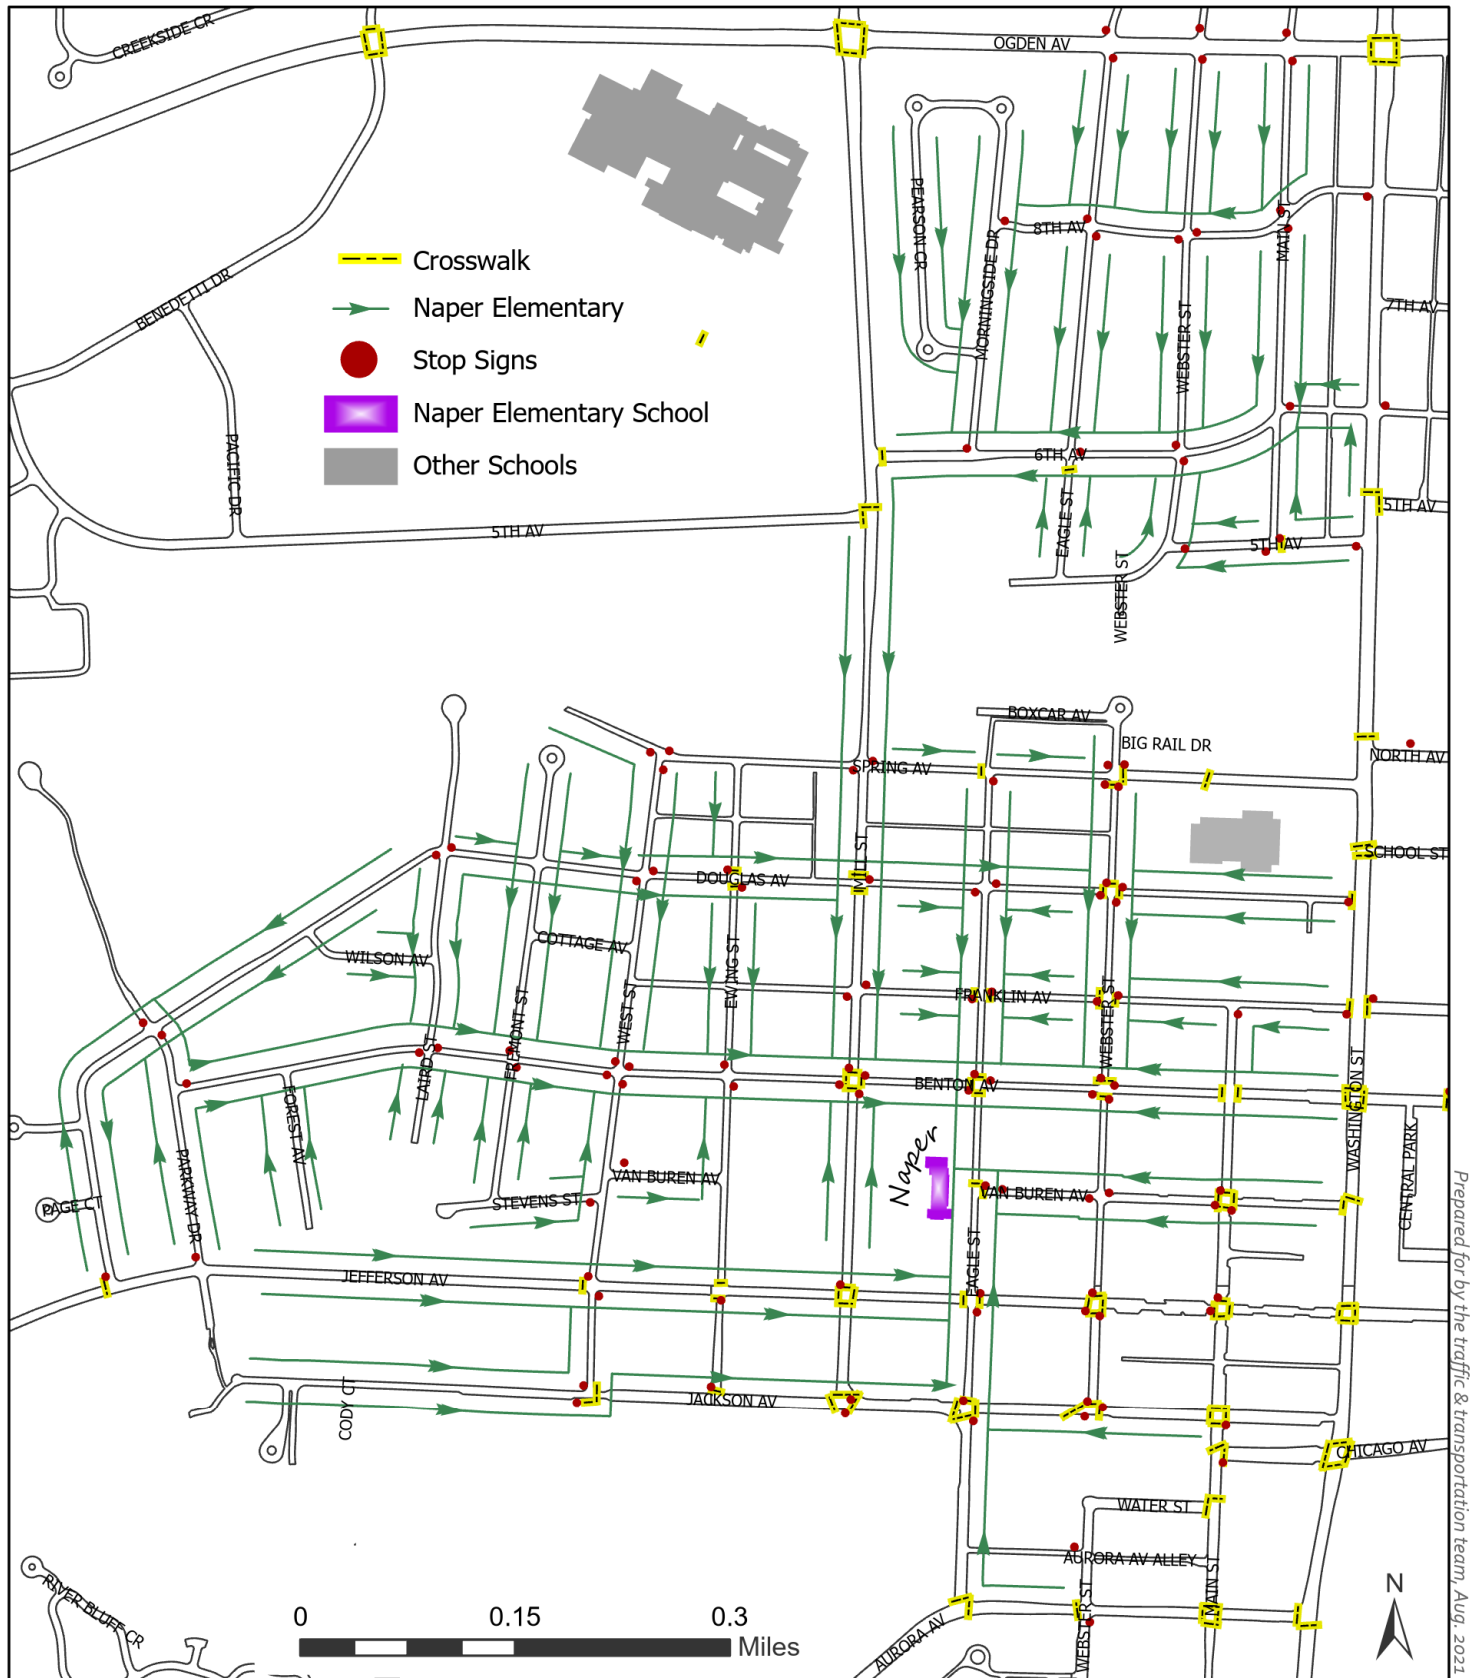

# Naper Elementary School

This map is provided to help you and your child determine the best way to and from school. We suggest you review the map and travel the route with your child, answering any questions and noting walkways, traffic controls, crossing guards, etc.

Prepared for by the traffic & transportation team, Aug. 2021

For questions regarding the school pedestrian walk route or right-of-way controls, please contact the City of Naperville's Transportation, Engineering, and Development department.