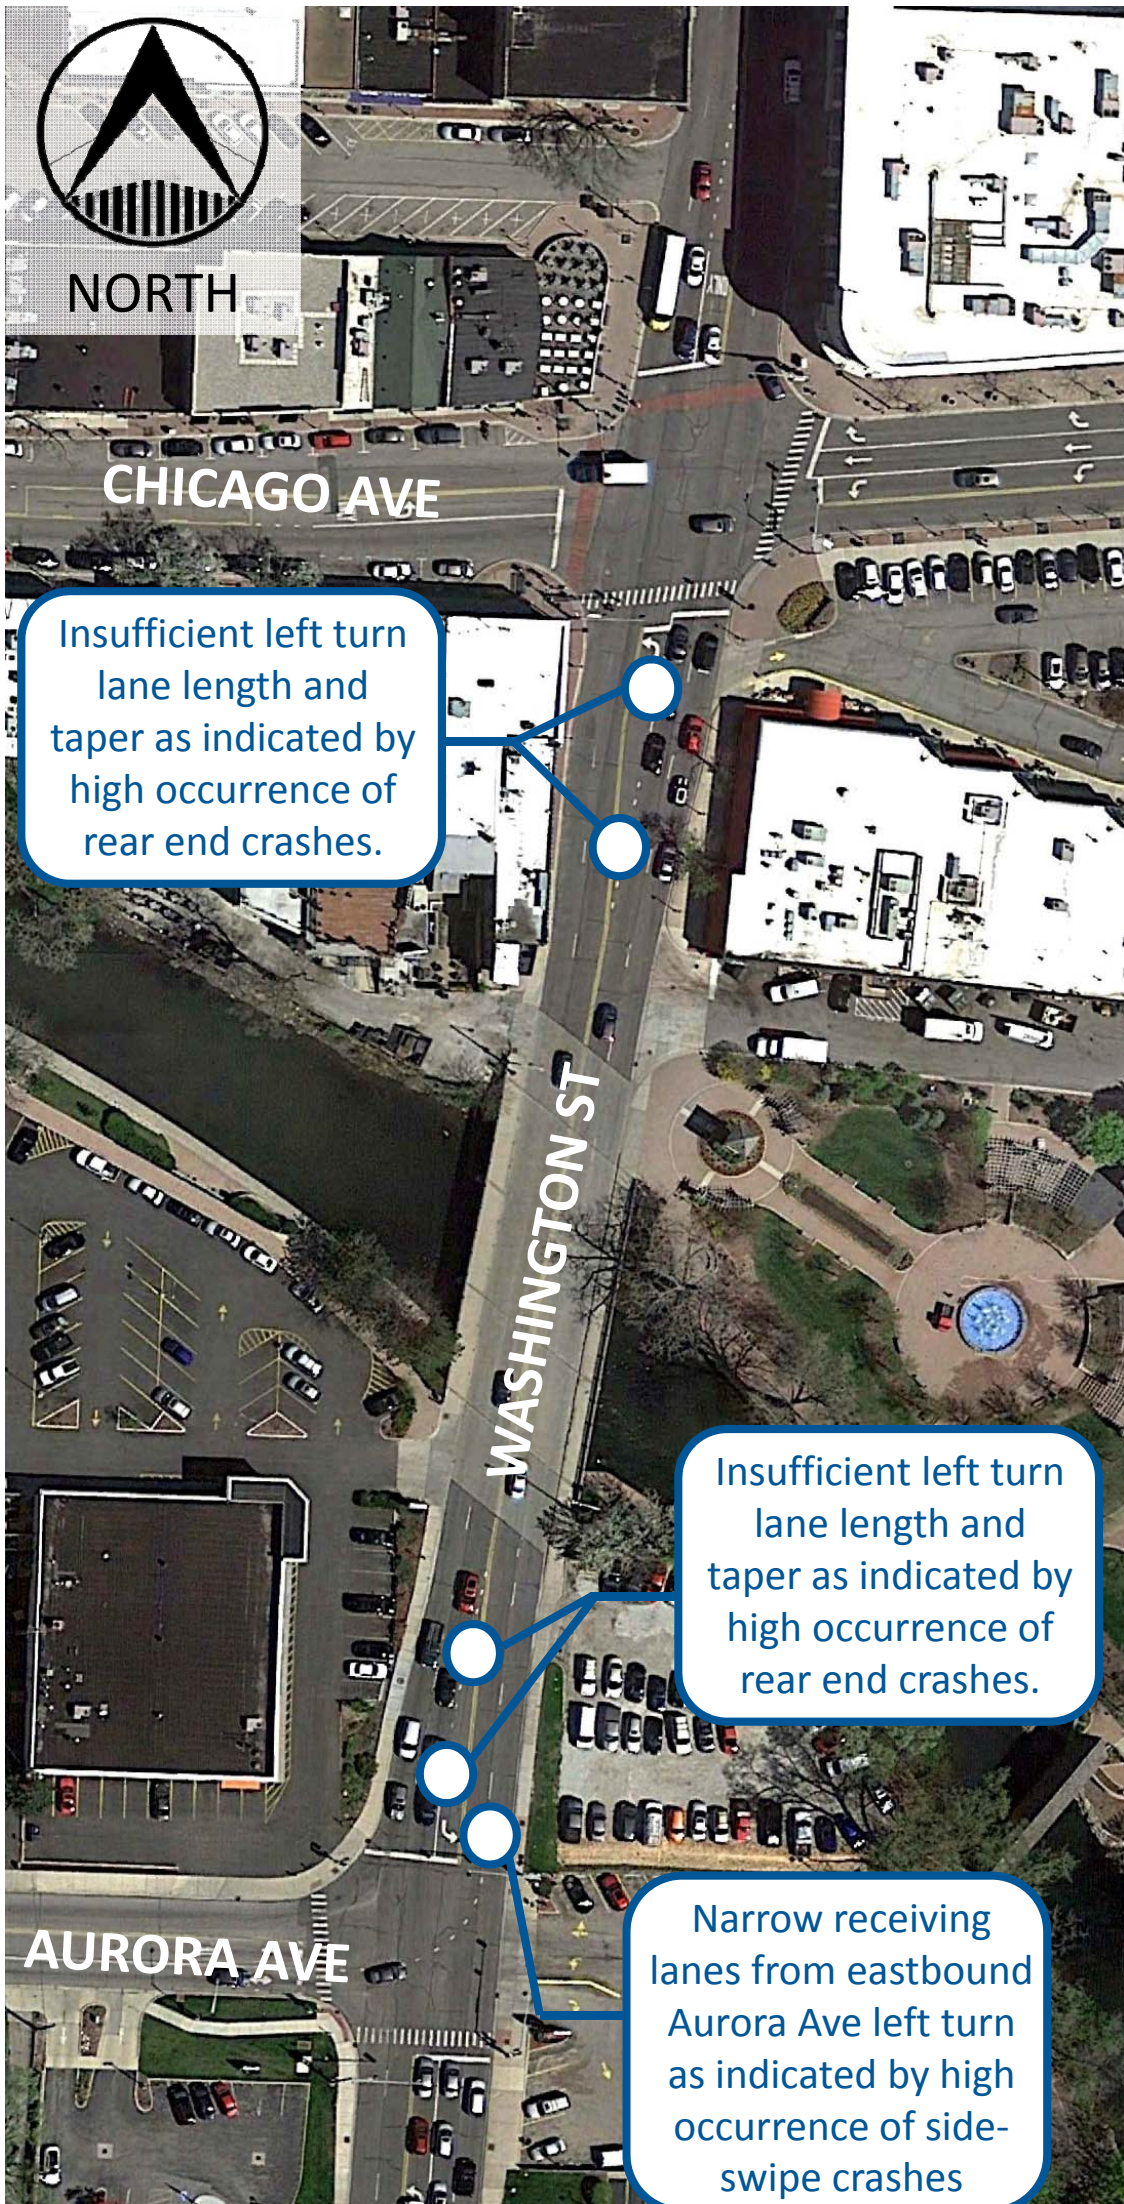

# Downtown Washington Street Bridge Replacement

## 5-Year Crash History/Trends

Chicago/Washington Intersection Crashes (123 Crashes)

Aurora/Washington Intersection Crashes (114 Crashes)

\* Crash history reviewed from July 2011 through August 2016