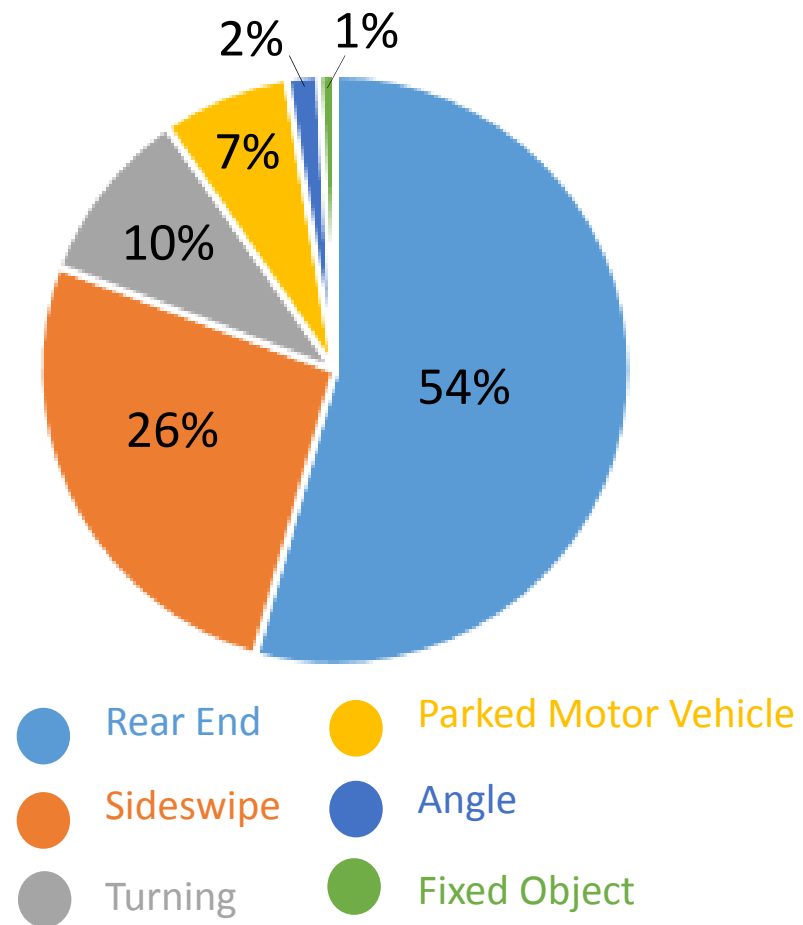

# Downtown Washington Street Bridge Replacement

## 5-Year Crash History/Trends

Chicago/Washington Intersection Crashes (123 Crashes)

Aurora/Washington Intersection Crashes (114 Crashes)

\* Crash history reviewed from July 2011 through August 2016