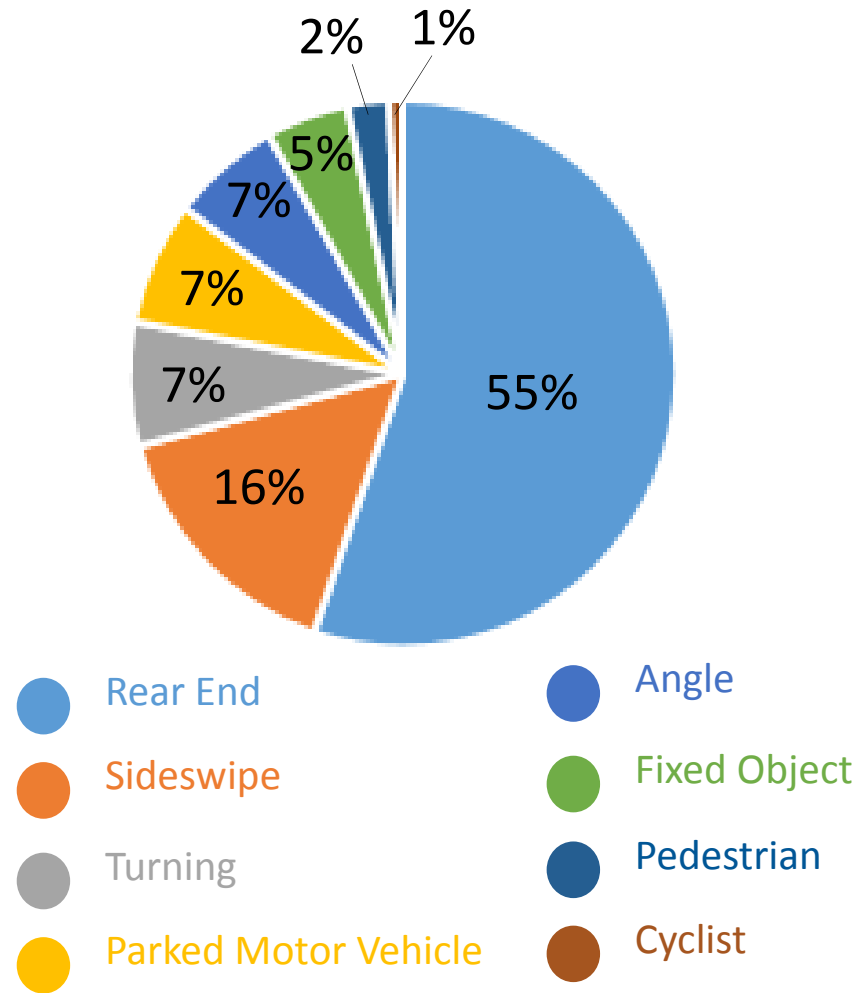

# Downtown Washington Street Bridge Replacement

## 5-Year Crash History/Trends

Chicago/Washington Intersection Crashes (123 Crashes)

Aurora/Washington Intersection Crashes (114 Crashes)

\* Crash history reviewed from July 2011 through August 2016