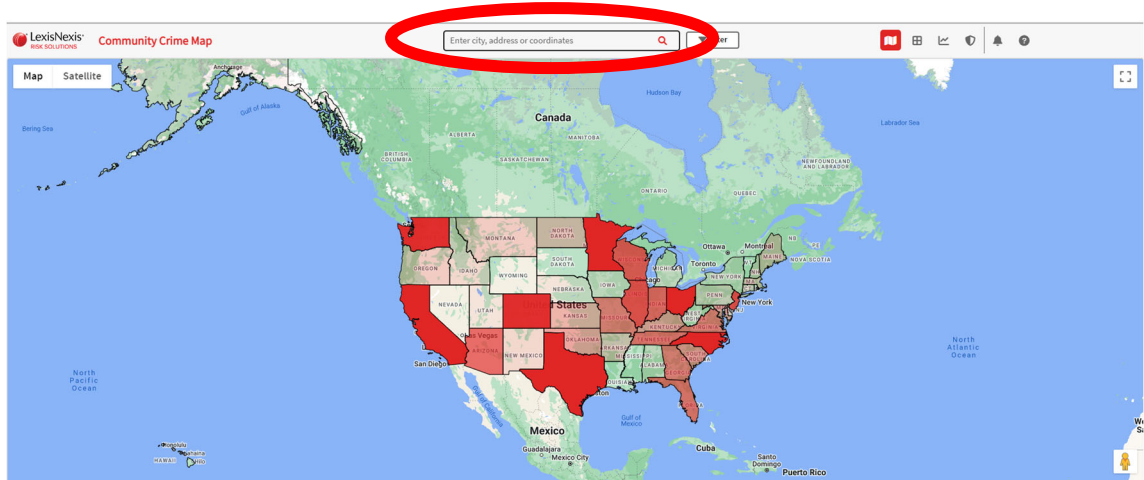

Step 1: Go to <https://www.communitycrimemap.com>

Step 2: Accept the LexisNexis disclaimer and terms of use

Step 3: Type "Naperville IL" or the address of your location of interest into the search bar at the top of the page and click the red magnifying glass to search.

Step 4: Click the filter button at the top of the page to change the date range for incidents show on the map, the types of events shown on the map, etc. Click the red Apply button to update the map based on your chosen filters.

User Tip 1: View the data in map form or list form by choosing between these icons:

User Tip 2: Results listed in the data grid will be limited to the map area currently being viewed. They may also sometimes include reports from other agencies, depending on whether the displayed map includes other jurisdictions utilizing the LexisNexis Community Crime Map.

The screenshot shows the LexisNexis Community Crime Map interface for Naperville, IL. The interface includes a search bar, a filter button, and a data grid. The data grid has the following columns: Class, Incident #, Crime, Date/Time, Location Name, Address, Accuracy, and Agency. The data is as follows: