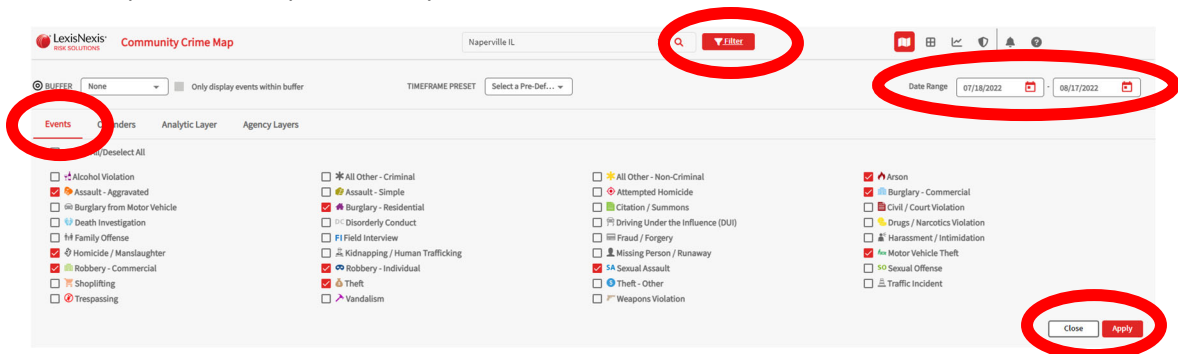

Step 1: Go to <https://www.communitycrimemap.com>

Step 2: Accept the LexisNexis disclaimer and terms of use

Step 3: Type "Naperville IL" or the address of your location of interest into the search bar at the top of the page and click the red magnifying glass to search.

Step 4: Click the filter button at the top of the page to change the date range for incidents show on the map, the types of events shown on the map, etc. Click the red Apply button to update the map based on your chosen filters.

User Tip 1: View the data in map form or list form by choosing between these icons:

User Tip 2: Results listed in the data grid will be limited to the map area currently being viewed. They may also sometimes include reports from other agencies, depending on whether the displayed map includes other jurisdictions utilizing the LexisNexis Community Crime Map.

The screenshot shows the LexisNexis Community Crime Map interface for Naperville, IL. The interface includes a search bar, a filter button, and a data grid. The data grid has the following columns: Class, Incident #, Crime, Date/Time, Location Name, Address, Accuracy, and Agency. The data is as follows: