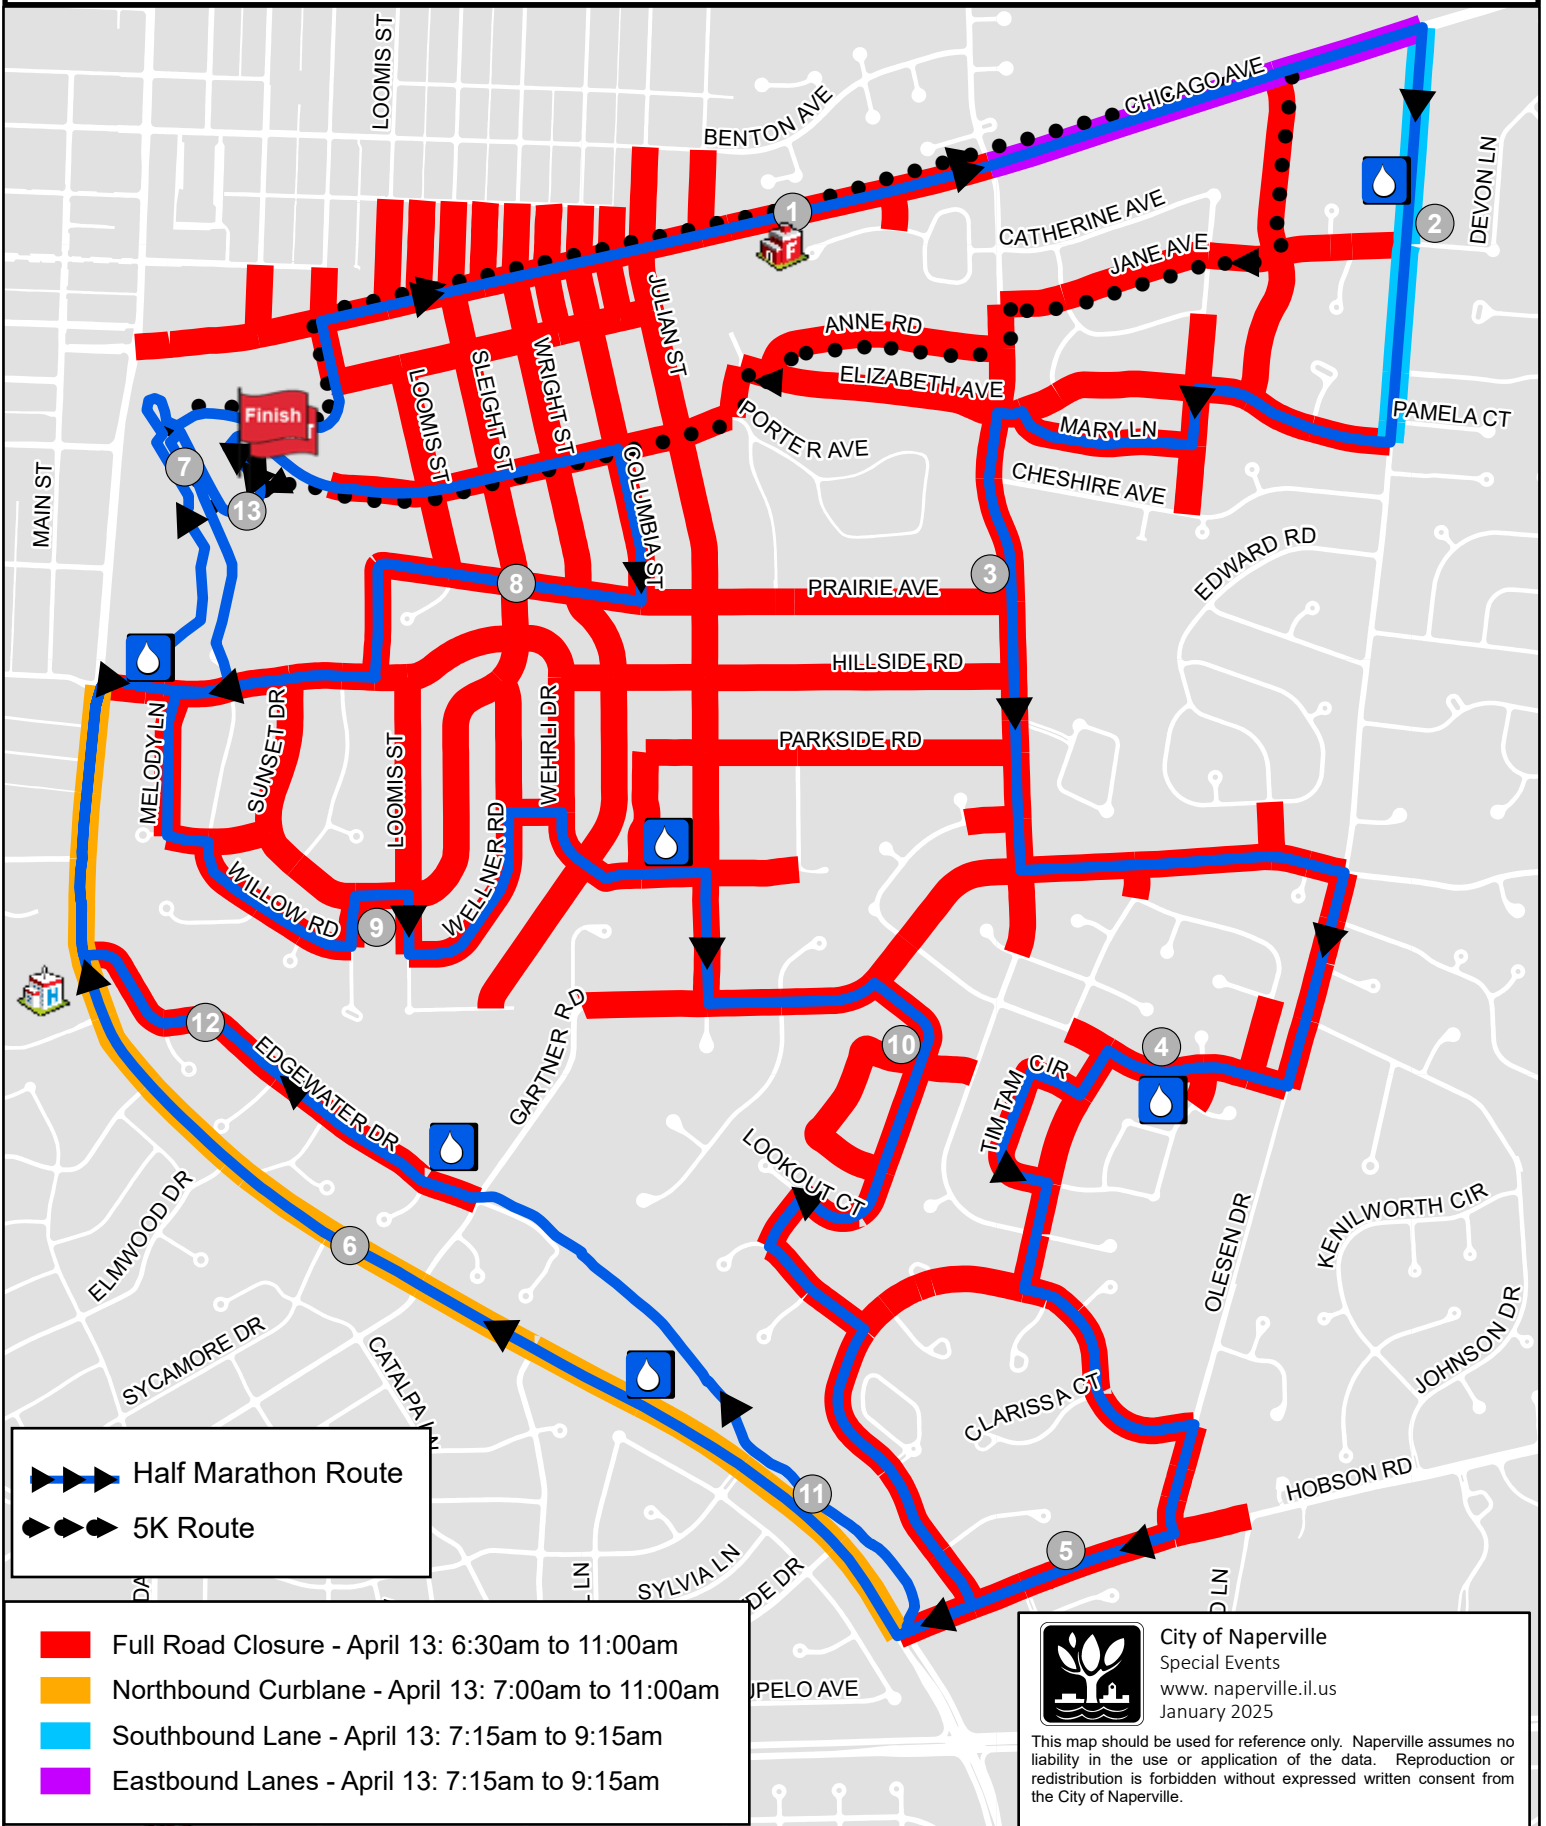

# Naperville Women's Half Marathon & 5K

## Naperville Women's Half-Marathon and 5K - April 13, 2025 TRAFFIC CONTROL PLAN

Half Marathon Route  
 5K Route

Full Road Closure - April 13: 6:30am to 11:00am  
 Northbound Curblane - April 13: 7:00am to 11:00am  
 Southbound Lane - April 13: 7:15am to 9:15am  
 Eastbound Lanes - April 13: 7:15am to 9:15am