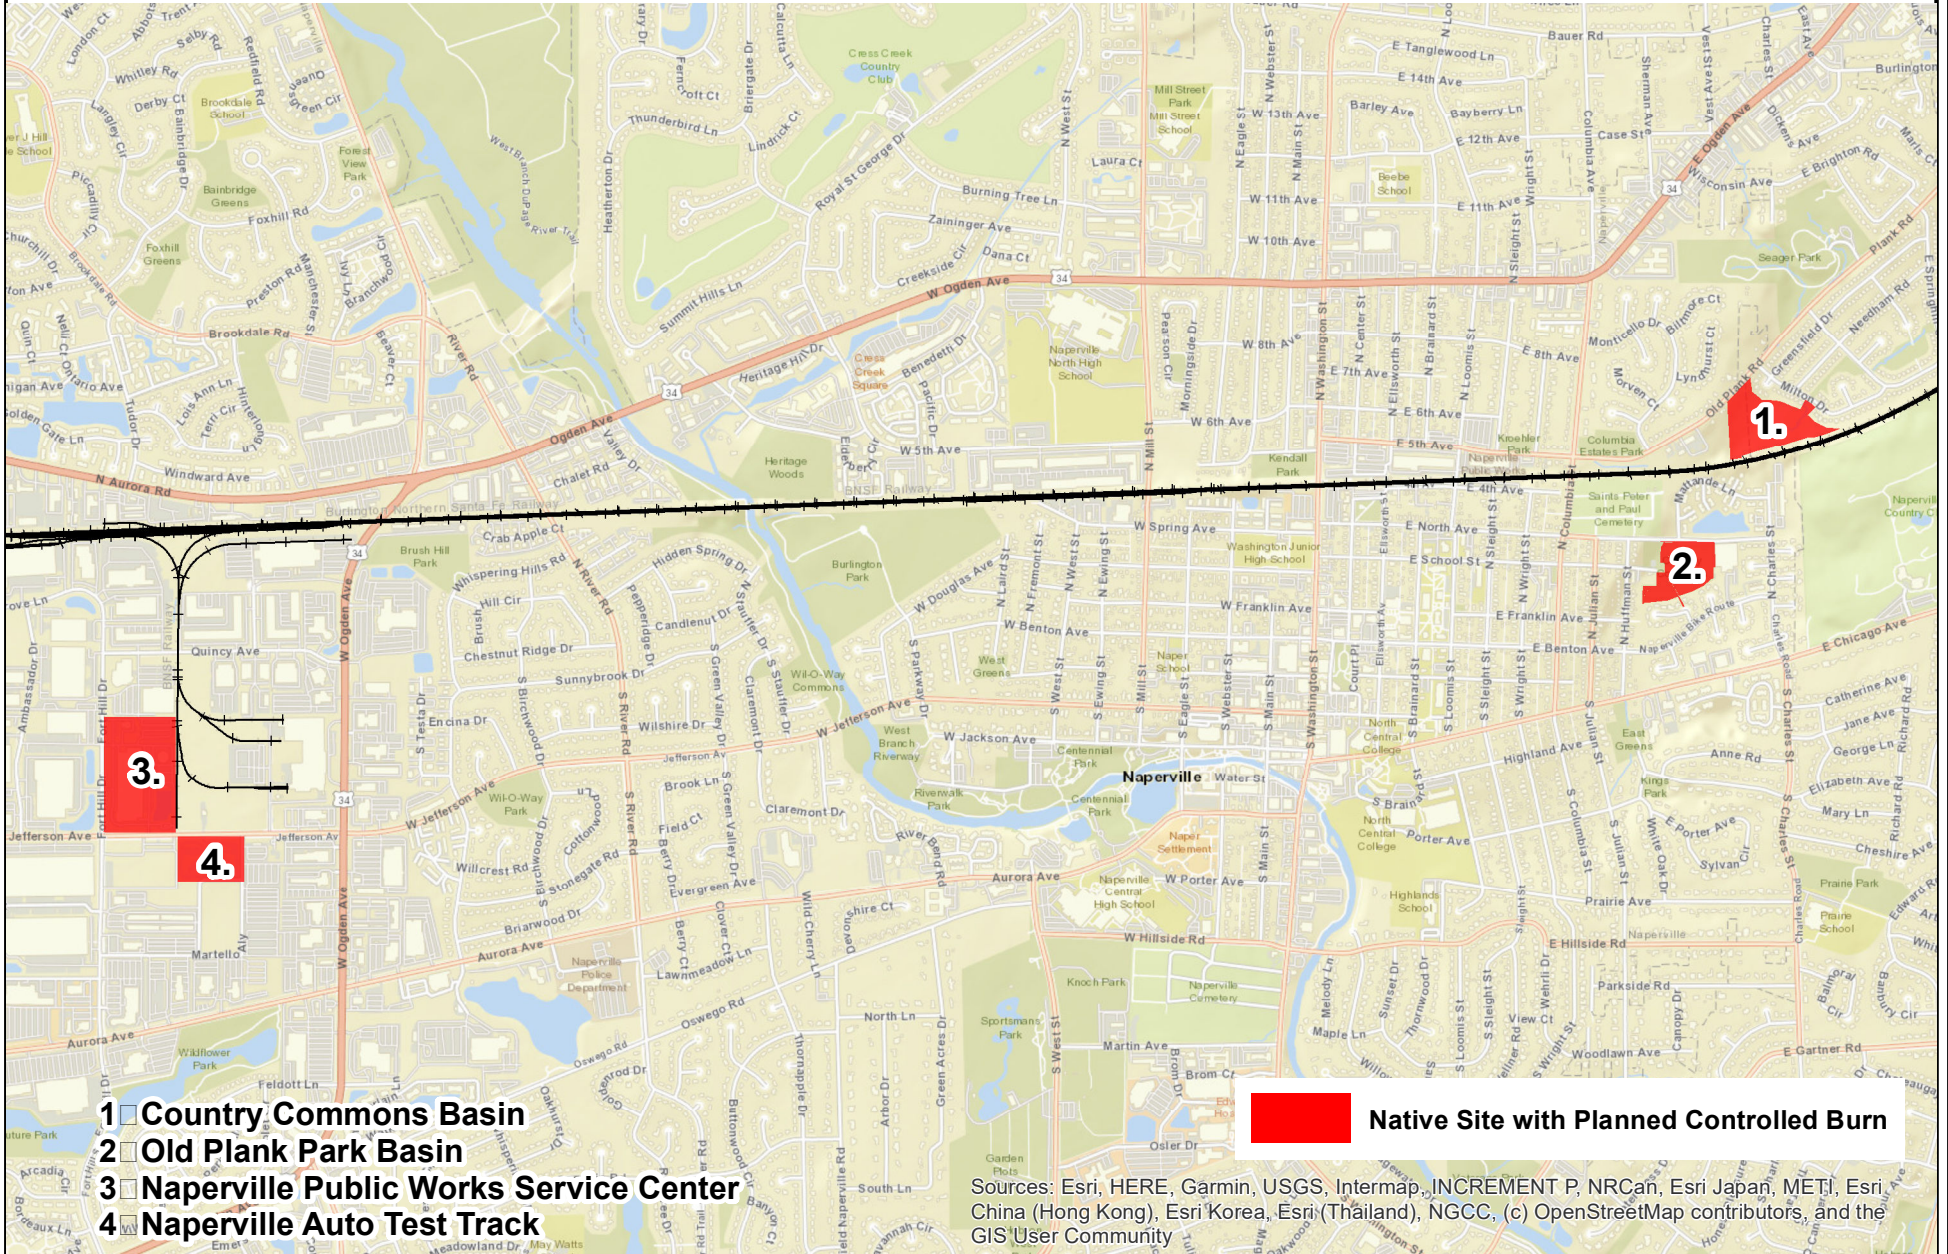

City of Naperville 2024 NATIVE CONTROLLED BURN SITES

- 1 Country Commons Basin
- 2 Old Plank Park Basin
- 3 Naperville Public Works Service Center
- 4 Naperville Auto Test Track

Native Site with Planned Controlled Burn

Sources: Esri, HERE, Garmin, USGS, Intermap, INCREMENT P, NRCan, Esri Japan, METI, Esri China (Hong Kong), Esri Korea, Esri (Thailand), NGCC, (c) OpenStreetMap contributors, and the GIS User Community